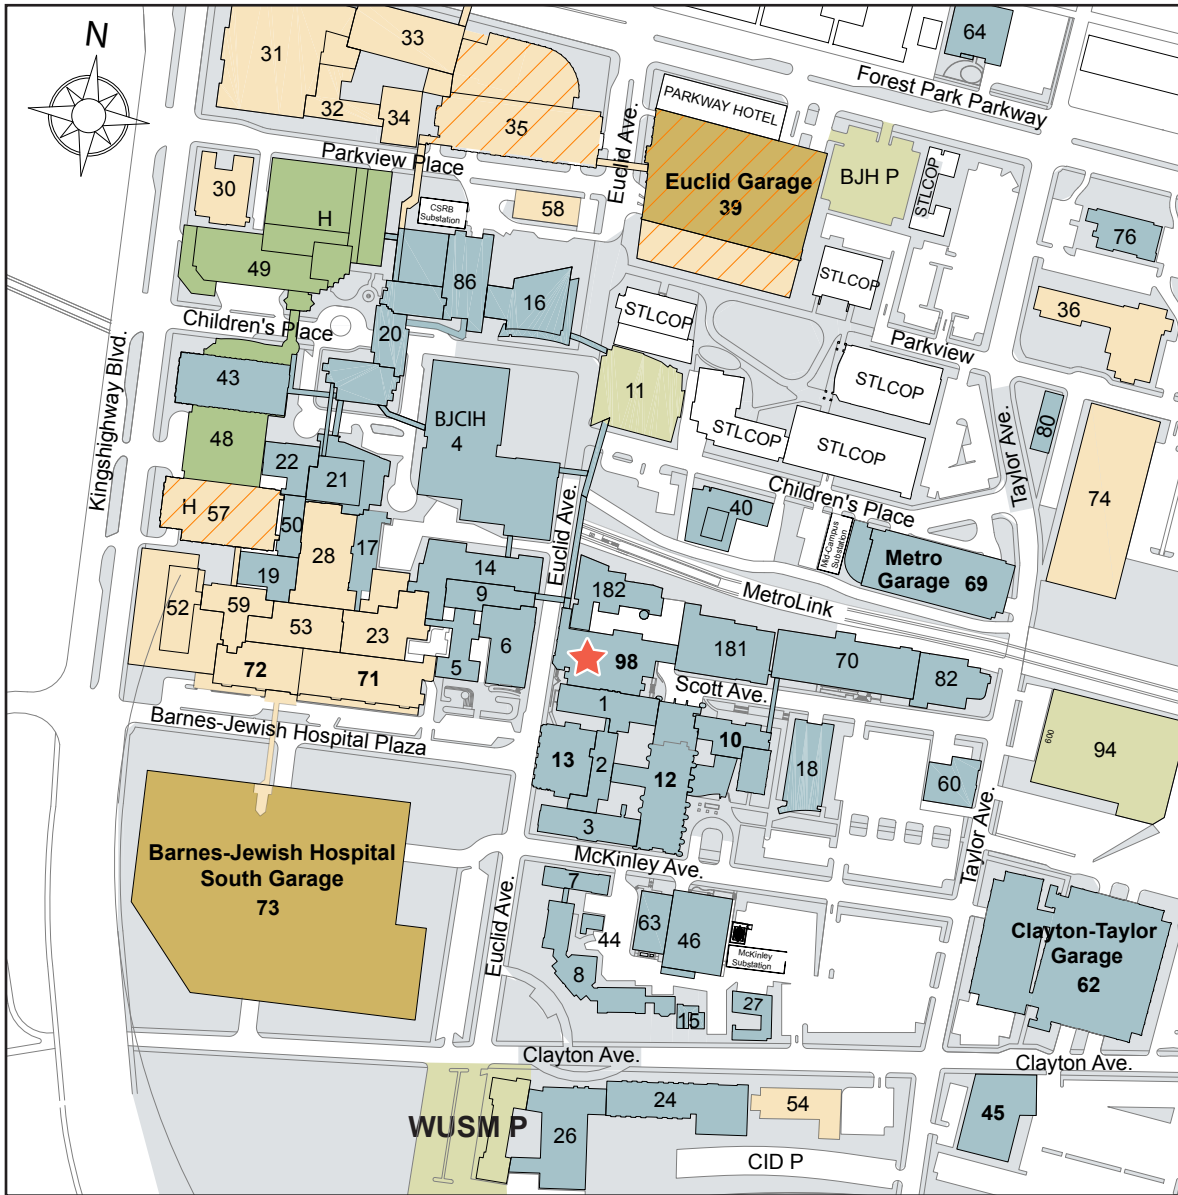

Washington University School of Medicine Campus

Barnes-Jewish Hospital

- 39 Euclid Garage
- 71 East Pavilion
- 72 West Pavilion
- 73 South Garage

Washington University School of Medicine

- 10 Olin Residence Hall
- 12 McDonnell Medical Sciences Building
- 13 Becker Medical Library
- 62 Clayton-Taylor Garage
- 69 Metro Garage
- 98 ★ Farrell Learning and Teaching Center

Surface Parking Lot

WUSM P Medical School

DIRECTIONS

Take U.S. 40/I-64 to the Kingshighway exit.

Proceed to Kingshighway to Barnes Hospital Plaza.
Turn right.